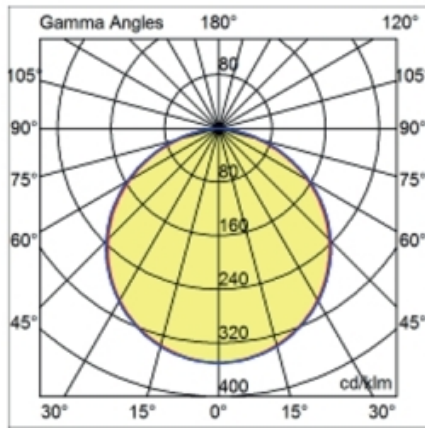

DIXIT RA16 RECESSED

A56102-

PROJECT	
TYPE	
SPECIFIER	
QUANTITY	
DATE	

RA 16 LED 18W 2400 lm					R:100%				I.Max:350 Cd/Klm				
H[m]	D[m]	Max lux	Med lux	Alpha=112°	H[m]	D[m]	Max lux	Med lux	Beta=113°	H[m]	D[m]	Max lux	Med lux
1.00	2.99	604	145		1.00	3.07	604	145		1.00	3.07	604	145
2.00	5.98	151	36		2.00	6.13	151	36		2.00	6.13	151	36
3.00	8.96	67	16		3.00	9.20	67	16		3.00	9.20	67	16
4.00	11.95	38	9		4.00	12.26	38	9		4.00	12.26	38	9
5.00	14.94	24	6		5.00	15.33	24	6		5.00	15.33	24	6

Dimming	DP	DV		
	Phase	0-10V		
Color Temperature	27K	30K	35K	40K
	2700K	3000K	3500K	4000K

Order Example **K°**

L5XXXXXX-DV-30K

0-10V   3000K