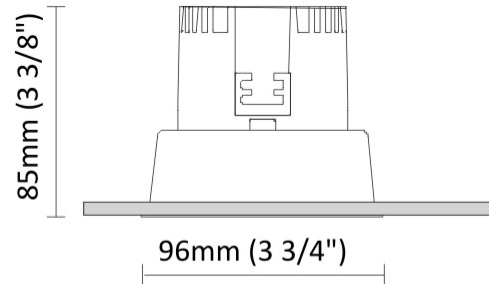

GENERAL

Series: Dixit
Subseries: Dixit RA8
Brand: Ivela
Division: Architectural
Mounting Type: Recessed
Mounting Location: Ceiling
Subcategory: Downlight

PHYSICAL

Shape: Round
Diameter (mm): 96
Diameter (in): 3 ¾
Height (mm): 85
Height (in): 3 ⅜
Min. Recessing Depth (mm): 125
Min. Recessing Depth (in): 4 15/16
Light Distribution: Direct
Weight (kg): 0.3
Weight (lbs): 0.66
Diffuser: Clear Polycarbonate
Fixture Finish: MWH
Fixture Material: Aluminum Die Cast
Cut-out Measurements: 92mm / 3 5/8"

ELECTRICAL

Lamp Type: LED
Total Output Wattage (W): 5.5 / 8.5
Dimming: Tri-Mode (Non-Dimming and Phase Dimming (120Vac only) and 0-10V Dimming)
Driver Included: No
Driver Location: Recessed Housing
Driver Type: Constant Current - Universal
Driver Class: Class 2
Input Voltage (V): 120 - 277
Constant Current (MA): 350 / 500

LED

Number of LEDs: 1
Color Temperature (°K): 2700 / 3000
Max. Delivered Lumen (lm): 501 / 638
CRI: >90 CRI
Efficiency (%): 87.7
Lamp Life (hrs): 50000
Upon Request: 3500K upon request

OPTICAL

Optic°: 26
Beam Angle: Symmetric
Adjustability: Fixed
Upon Request: Optic 45° (mirror-metallized) / 65° (white)

RATINGS AND CERTIFICATIONS

Certified By: Certified for North American Standards
IP rating: IP44
IK Rating: IK08