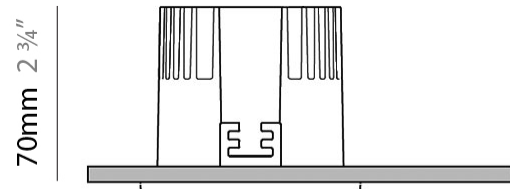

GENERAL

Series: Dixit
Subseries: Dixit RA8
Brand: Ivela
Division: Architectural
Mounting Type: Recessed
Mounting Location: Ceiling
Subcategory: Downlight

PHYSICAL

Shape: Square
Length (mm): 80
Length (in): 3 1/8"
Width (mm): 80
Width (in): 3 1/8"
Height (mm): 70
Height (in): 2 3/4"
Min. Recessing Depth (mm): 110
Min. Recessing Depth (in): 4 3/16"
Light Distribution: Direct
Weight (kg): 0.4
Weight (lbs): 0.88
Diffuser: Clear Polycarbonate
Fixture Finish: MWH
Fixture Material: Aluminum Die Cast
Cut-out Measurements: 70mm / 2 3/4"

ELECTRICAL

Lamp Type: LED
Total Output Wattage (W): 9 / 12
Dimming: Tri-Mode (Non-Dimming and Phase Dimming (120Vac only) and 0-10V Dimming)
Driver Included: No
Driver Location: Recessed Housing
Driver Type: Constant Current - Universal
Driver Class: Class 2
Input Voltage (V): 120 - 277
Constant Current (MA): 250 / 350

LED

Number of LEDs: 1
Color Temperature (°K): 2700 / 3000
Max. Delivered Lumen (lm): 1096 / 1447
CRI: >80 CRI
Efficiency (%): 87.7
Lamp Life (hrs): 50000
Upon Request: 3500K upon request

OPTICAL

Optic°: 26
Adjustability: Fixed
Upon Request: Optic 45° (mirror-metallized) / 65° (white)

RATINGS AND CERTIFICATIONS

Certified By: Certified for North American Standards
IP rating: IP44
IK Rating: IK08
Glare Rating: ≤ 19

PROJECT	_____
TYPE	_____
SPECIFIER	_____
QUANTITY	_____
DATE	_____