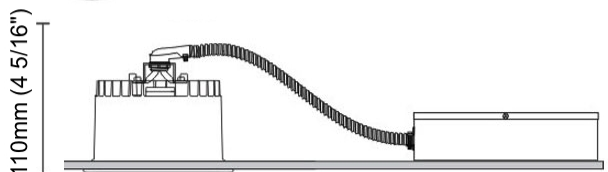

GENERAL

Series: Dixit
Subseries: Dixit RA11
Brand: Ivela
Division: Architectural
Mounting Type: Recessed
Mounting Location: Ceiling
Subcategory: Downlight

PHYSICAL

Shape: Round
Diameter (mm): 110
Diameter (in): 4 ⁵/₁₆
Height (mm): 70
Height (in): 2 ⁷/₁₆
Min. Recessing Depth (mm): 110
Min. Recessing Depth (in): 4 ¹⁵/₁₆
Light Distribution: Direct
Weight (kg): 0.6
Weight (lbs): 1.32
Diffuser: Clear Polycarbonate
Fixture Finish: MWH
Fixture Material: Aluminum Die Cast
Cut-out Measurements: 100mm / 3 15/16"

ELECTRICAL

Lamp Type: LED
Total Output Wattage (W): 12 / 18 / 26
Dimming: Tri-Mode (Non-Dimming and Phase Dimming (120Vac only) and 0-10V Dimming)
Driver Included: No
Driver Location: Recessed Housing
Driver Type: Constant Current - Universal
Driver Class: Class 2
Input Voltage (V): 120 - 277
Constant Current (MA): 350 / 500 / 700

LED

Number of LEDs: 1
Color Temperature (°K): 2700 / 3000 / 4000
Max. Delivered Lumen (lm): 1513 / 2092 / 2759
CRI: >85 CRI
Efficiency (%): 89
Lamp Life (hrs): 50000
Upon Request: 3500K upon request

OPTICAL

Optic°: 55
Adjustability: Fixed
Upon Request: Optic 18° or 30° (mirror-metallized) / 70° (white)

RATINGS AND CERTIFICATIONS

Certified By: Certified for North American Standards
IP rating: IP43
IK Rating: IK08
Glare Rating: ≤ 19