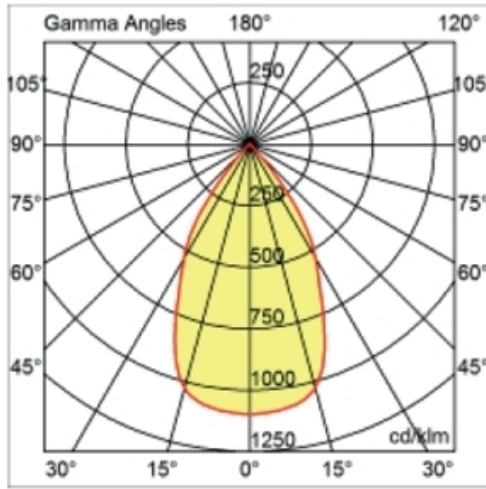

PROJECT	
TYPE	
SPECIFIER	
QUANTITY	
DATE	

RA 11 DIXIT LED SOFT 12W 1700 lm 3000K					R:100%		I.Max:1293 Cd/Kim			
H[m]	D[m]	Max lux	Med lux	Alpha=54°	H[m]	D[m]	Max lux	Med lux	Beta=54°	
1.00	1.02	1913	1003		1.00	1.02	1913	1003		
2.00	2.04	478	251		2.00	2.04	478	251		
3.00	3.06	213	111		3.00	3.06	213	111		
4.00	4.08	120	63		4.00	4.08	120	63		
5.00	5.10	77	40		5.00	5.10	77	40		

Dimming	DP	DV	
	Phase	0-10V	
Color Temperature	27K	30K	35K
	2700K	3000K	3500K

Order Example **K°**

L5XXXXXX-DV-30K

0-10V **3000K**