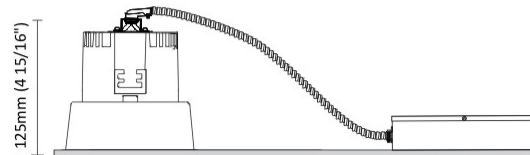

GENERAL

Series: Dixit
Subseries: Dixit RA8
Brand: Ivela
Division: Architectural
Mounting Type: Recessed
Mounting Location: Ceiling
Subcategory: Downlight

PHYSICAL

Shape: Round
Diameter (mm): 96
Diameter (in): 3 ¾
Height (mm): 85
Height (in): 3 ⅜
Min. Recessing Depth (mm): 125
Min. Recessing Depth (in): 4 15/16
Light Distribution: Direct
Weight (kg): 0.3
Weight (lbs): 0.66
Diffuser: Clear Polycarbonate
Fixture Finish: MWH
Fixture Material: Aluminum Die Cast
Cut-out Measurements: 92mm / 3 5/8"

ELECTRICAL

Lamp Type: LED
Total Output Wattage (W): 5.5 / 8.5
Dimming: Tri-Mode (Non-Dimming and Phase Dimming (120Vac only) and 0-10V Dimming)
Driver Included: No
Driver Location: Recessed Housing
Driver Type: Constant Current - Universal
Driver Class: Class 2
Input Voltage (V): 120 - 277
Constant Current (MA): 350 / 500

LED

Number of LEDs: 1
Color Temperature (°K): 2700 / 3000
Max. Delivered Lumen (lm): 501 / 638
CRI: >90 CRI
Efficiency (%): 87.7
Lamp Life (hrs): 50000
Upon Request: 3500K upon request

OPTICAL

Optic°: 26
Beam Angle: Symmetric
Adjustability: Fixed
Upon Request: Optic 45° (mirror-metallized) / 65° (white)

RATINGS AND CERTIFICATIONS

Certified By: Certified for North American Standards
IP rating: IP44
IK Rating: IK08