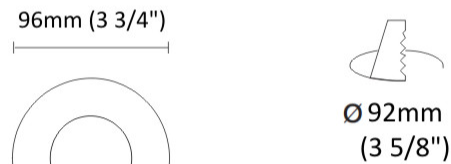

GENERAL

Series: Dixit
Subseries: Dixit RA8
Brand: Ivela
Division: Architectural
Mounting Type: Recessed
Mounting Location: Ceiling
Subcategory: Downlight

PHYSICAL

Shape: Round
Diameter (mm): 96
Diameter (in): 3 ¾
Height (mm): 85
Height (in): 3 ⅜
Min. Recessing Depth (mm): 125
Min. Recessing Depth (in): 4 15/16
Light Distribution: Direct
Weight (kg): 0.3
Weight (lbs): 0.66
Diffuser: Clear Polycarbonate
Fixture Finish: MWH
Fixture Material: Aluminum Die Cast
Cut-out Measurements: 92mm / 3 5/8"

ELECTRICAL

Lamp Type: LED
Total Output Wattage (W): 5.5 / 8.5
Dimming: Tri-Mode (Non-Dimming and Phase Dimming (120Vac only) and 0-10V Dimming)
Driver Included: No
Driver Location: Recessed Housing
Driver Type: Constant Current - Universal
Driver Class: Class 2
Input Voltage (V): 120 - 277
Constant Current (MA): 350 / 500

LED

Number of LEDs: 1
Color Temperature (°K): 2700 / 3000
Max. Delivered Lumen (lm): 501 / 638
CRI: >90 CRI
Efficiency (%): 87.7
Lamp Life (hrs): 50000
Upon Request: 3500K upon request

OPTICAL

Optic°: 26
Beam Angle: Symmetric
Adjustability: Fixed
Upon Request: Optic 45° (mirror-metallized) / 65° (white)

RATINGS AND CERTIFICATIONS

Certified By: Certified for North American Standards
IP rating: IP44
IK Rating: IK08