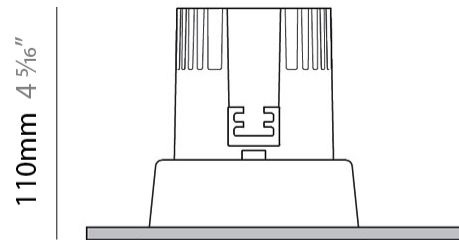

GENERAL

Series: Dixit
Subseries: Dixit RA8
Brand: Ivela
Division: Architectural
Mounting Type: Recessed
Mounting Location: Ceiling
Subcategory: Downlight

PHYSICAL

Shape: Round
Diameter (mm): 96
Diameter (in): 3 3/4
Height (mm): 110
Height (in): 4 5/16
Min. Recessing Depth (mm): 150
Min. Recessing Depth (in): 5 7/8
Light Distribution: Direct
Weight (kg): 0.4
Weight (lbs): 0.88
Diffuser: Clear Polycarbonate
Fixture Finish: MWH
Fixture Material: Aluminum Die Cast
Cut-out Measurements: 92mm / 3 5/8"

ELECTRICAL

Lamp Type: LED
Total Output Wattage (W): 9 / 12
Dimming: Tri-Mode (Non-Dimming and Phase Dimming (120Vac only) and 0-10V Dimming)
Driver Included: No
Driver Location: Recessed Housing
Driver Type: Constant Current - Universal
Driver Class: Class 2
Input Voltage (V): 120 - 277
Constant Current (MA): 250 / 350

LED

Number of LEDs: 1
Color Temperature (°K): 2700 / 3000
Max. Delivered Lumen (lm): 1096 / 1447
CRI: >80 CRI
Efficiency (%): 87.7
Lamp Life (hrs): 50000
Upon Request: 3500K upon request

OPTICAL

Optic°: 26
Beam Angle: Symmetric
Adjustability: Fixed
Upon Request: Optic 45° (mirror-metallized) / 65° (white)

RATINGS AND CERTIFICATIONS

Certified By: Certified for North American Standards
IP rating: IP44
IK Rating: IK08