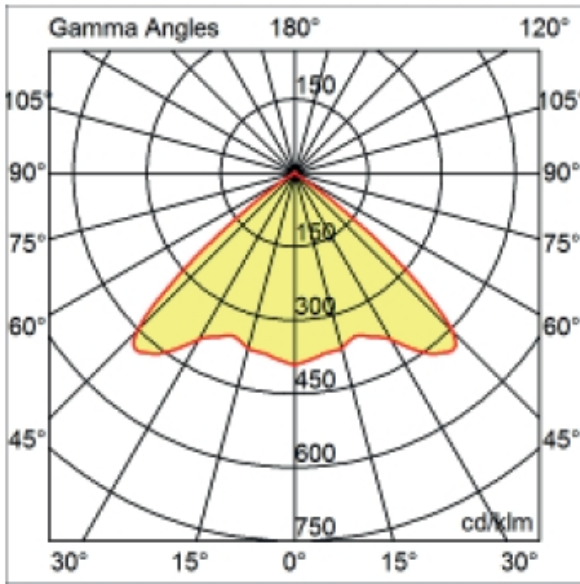

DIXIT RA20 RECESSED

A56015-

PROJECT	
TYPE	
SPECIFIER	
QUANTITY	
DATE	

	DP	DV		
Dimming	Phase	0-10V		
Color Temperature	27K 2700K	30K 3000K	35K 3500K	40K 4000K
				K°

Order Example **K°**
L5XXXXXX-DV-30K
0-10V
3000K